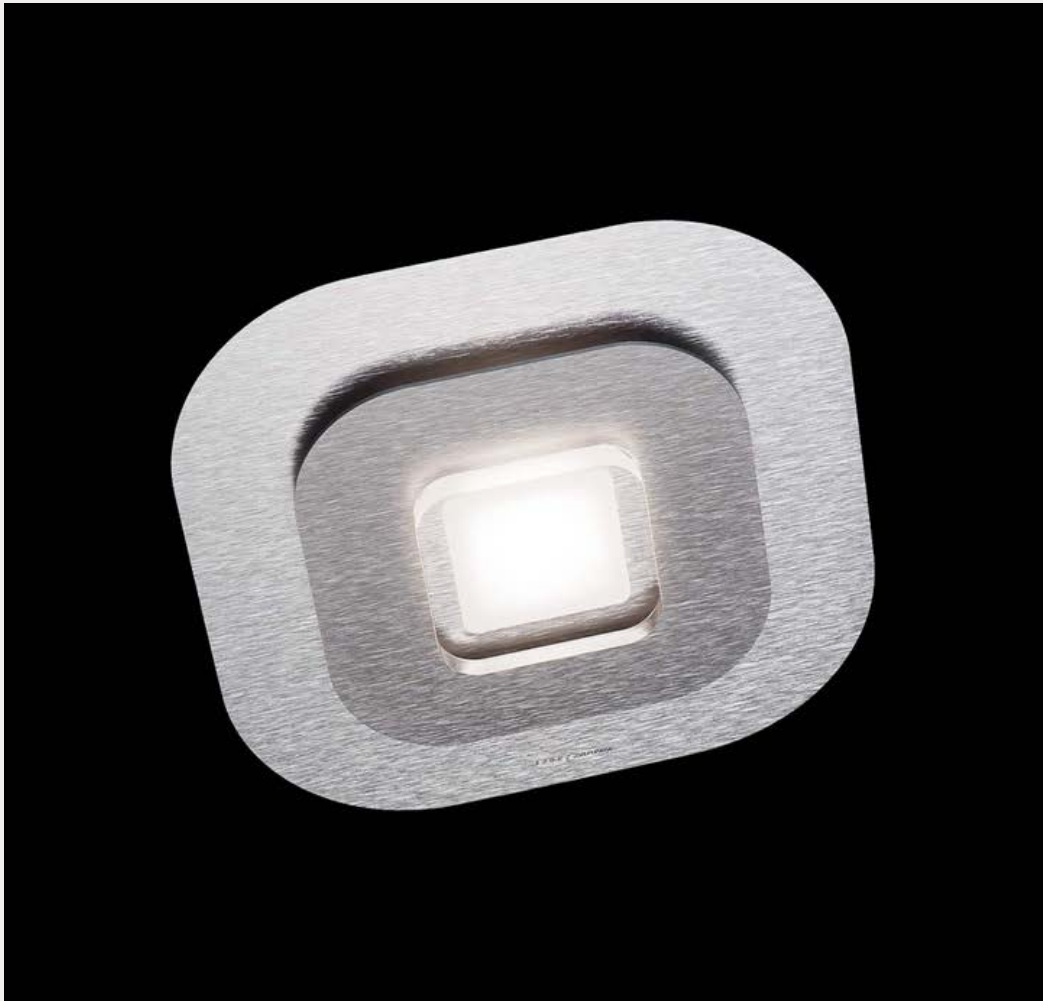

CUBE CEILING LIGHT

Price £258 Inc vat

A truly special light source, it makes modern living rooms, corridors or entrances shine in a pleasant warm white light. It also comes in a 9 light size.

ALUMINIUM 2 LIGHT

Price £340 Inc vat

The high-quality aluminium front in a polished structure with a high-quality anodized finish creates a perfect design.

DNA

Price £438 Inc vat

An anarchic distribution of light points structured to mimic DNA strands in an artistic and visually balanced way.