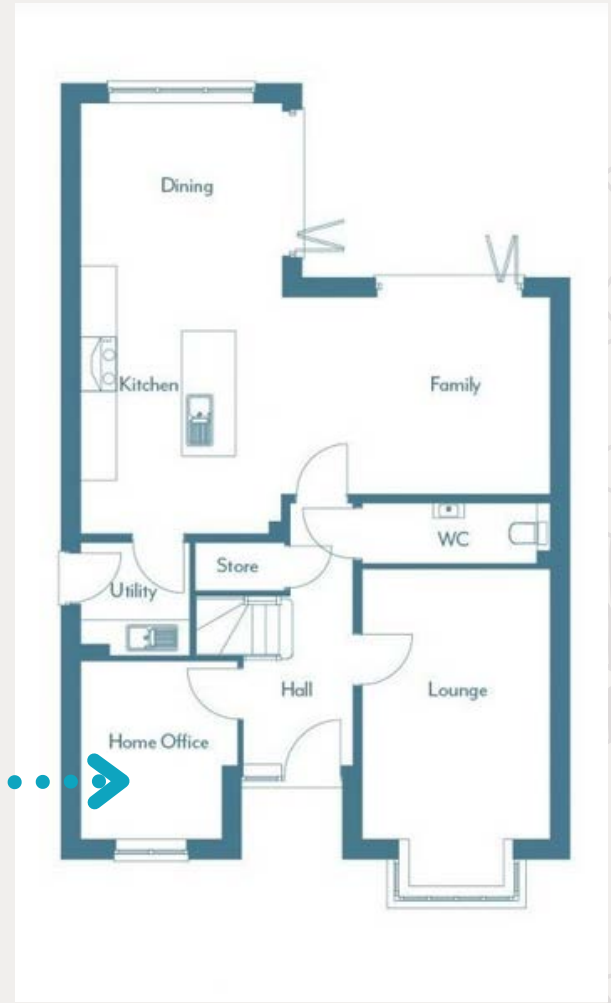

AUSTRIAN SATIN SILVER

Price £495 Inc vat

The pendant luminaire reminiscent of light painting, has a length of 85 centimetres and is therefore excellently suited for installation above spacious family tables. Dimmable with LED Dimmer.

CUBE CEILING LIGHT

Price £258 Inc vat

A truly special light source, it makes modern living rooms, corridors or entrances shine in a pleasant warm white light. It also comes in a 9 light size.

ALUMINIUM 2 LIGHT

Price £340 Inc vat

The high-quality aluminium front in a polished structure with a high-quality anodized finish creates a perfect design.

DNA

Price £438 Inc vat

An anarchic distribution of light points structured to mimic DNA strands in an artistic and visually balanced way.