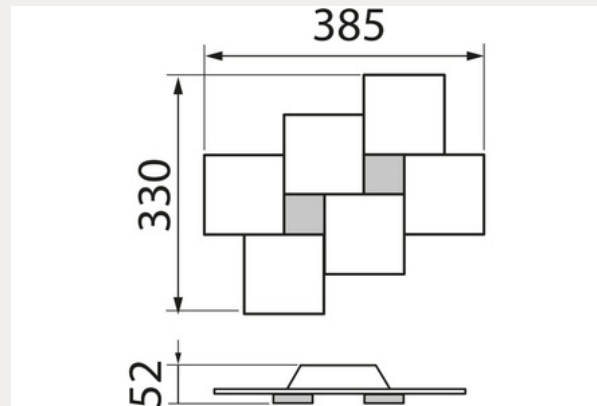

ALUMINIUM 2 LIGHT

Price £340 Inc vat

The high-quality aluminium front in a polished structure with a high-quality anodized finish creates a perfect design.