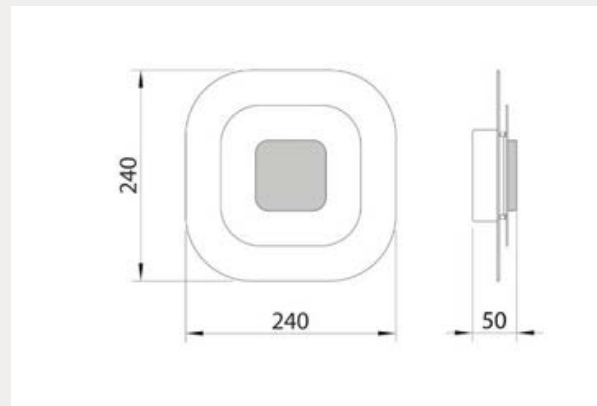

Price £340 Inc vat

The high-quality aluminium front in a polished structure with a high-quality anodized finish creates a perfect design.

DNA

Price £438 Inc vat

An anarchic distribution of light points structured to mimic DNA strands in an artistic and visually balanced way.