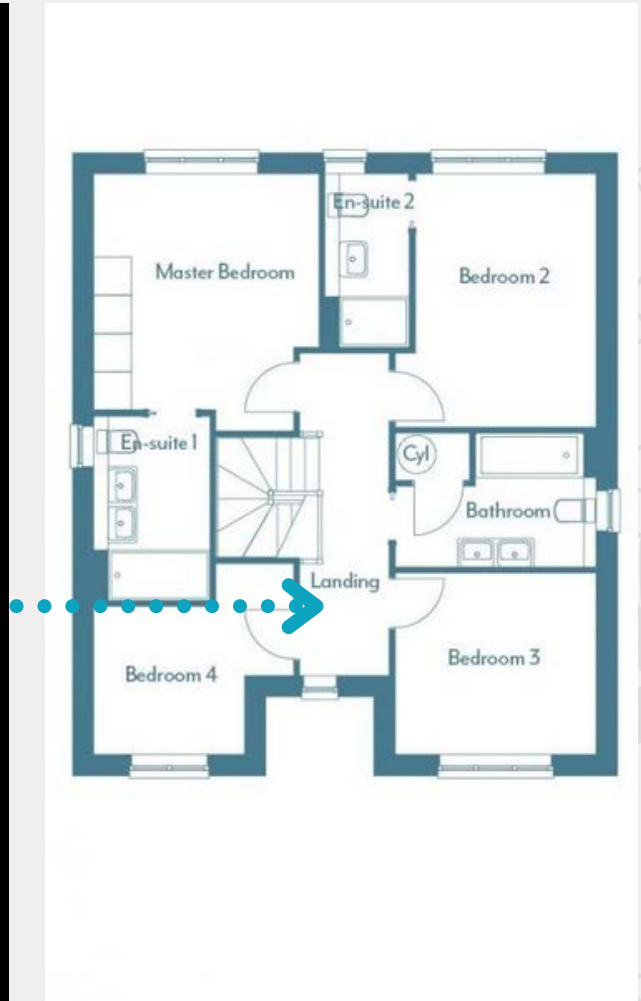

AUSTRIAN SATIN SILVER

Price £495 Inc vat

The pendant luminaire reminiscent of light painting, has a length of 85 centimetres and is therefore excellently suited for installation above spacious family tables. Dimmable with LED Dimmer.

CUBE CEILING LIGHT

Price £258 Inc vat

A truly special light source, it makes modern living rooms, corridors or entrances shine in a pleasant warm white light. It also comes in a 9 light size.

ALUMINIUM 2 LIGHT

Price £340 Inc vat

The high-quality aluminium front in a polished structure with a high-quality anodized finish creates a perfect design.

DNA

Price £438 Inc vat

An anarchic distribution of light points structured to mimic DNA strands in an artistic and visually balanced way.