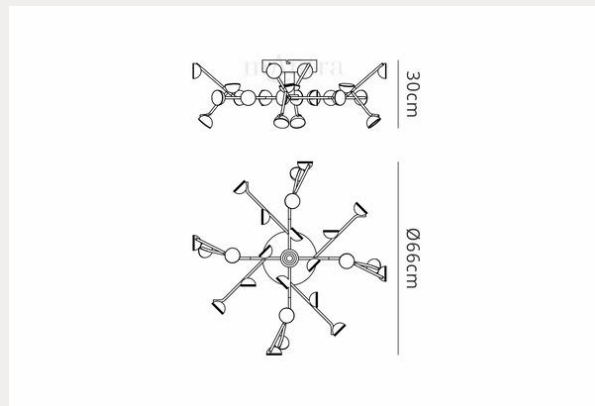

CUBE CEILING LIGHT

Price £258 Inc vat

A truly special light source, it makes modern living rooms, corridors or entrances shine in a pleasant warm white light. It also comes in a 9 light size.

ALUMINIUM 2 LIGHT

Price £340 Inc vat

The high-quality aluminium front in a polished structure with a high-quality anodized finish creates a perfect design.

DNA

Price £438 Inc vat

An anarchic distribution of light points structured to mimic DNA strands in an artistic and visually balanced way.