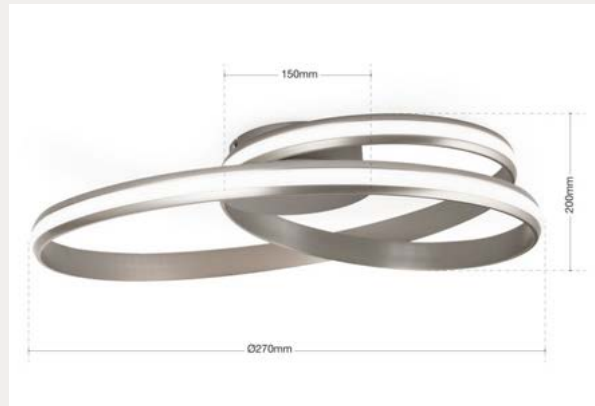

AUSTRIAN SATIN SILVER

Price £495 Inc vat

The pendant luminaire reminiscent of light painting, has a length of 85 centimetres and is therefore excellently suited for installation above spacious family tables. Dimmable with LED Dimmer.

CUBE CEILING LIGHT

Price £258 Inc vat

A truly special light source, it makes modern living rooms, corridors or entrances shine in a pleasant warm white light. It also comes in a 9 light size.

ALUMINIUM 2 LIGHT

Price £340 Inc vat

The high-quality aluminium front in a polished structure with a high-quality anodized finish creates a perfect design.

DNA

Price £438 Inc vat

An anarchic distribution of light points structured to mimic DNA strands in an artistic and visually balanced way.