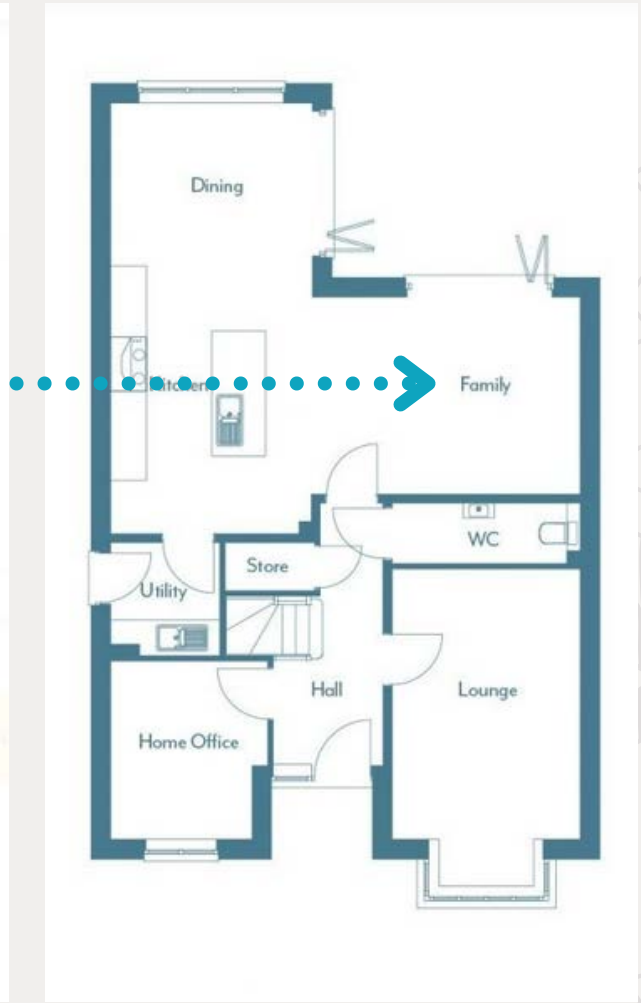

AUSTRIAN SATIN SILVER

Price £495 Inc vat

The pendant luminaire reminiscent of light painting, has a length of 85 centimetres and is therefore excellently suited for installation above spacious family tables. Dimmable with LED Dimmer.

CUBE CEILING LIGHT

Price £258 Inc vat

A truly special light source, it makes modern living rooms, corridors or entrances shine in a pleasant warm white light. It also comes in a 9 light size.

ALUMINIUM 2 LIGHT

Price £340 Inc vat

The high-quality aluminium front in a polished structure with a high-quality anodized finish creates a perfect design.

DNA

Price £438 Inc vat

An anarchic distribution of light points structured to mimic DNA strands in an artistic and visually balanced way.