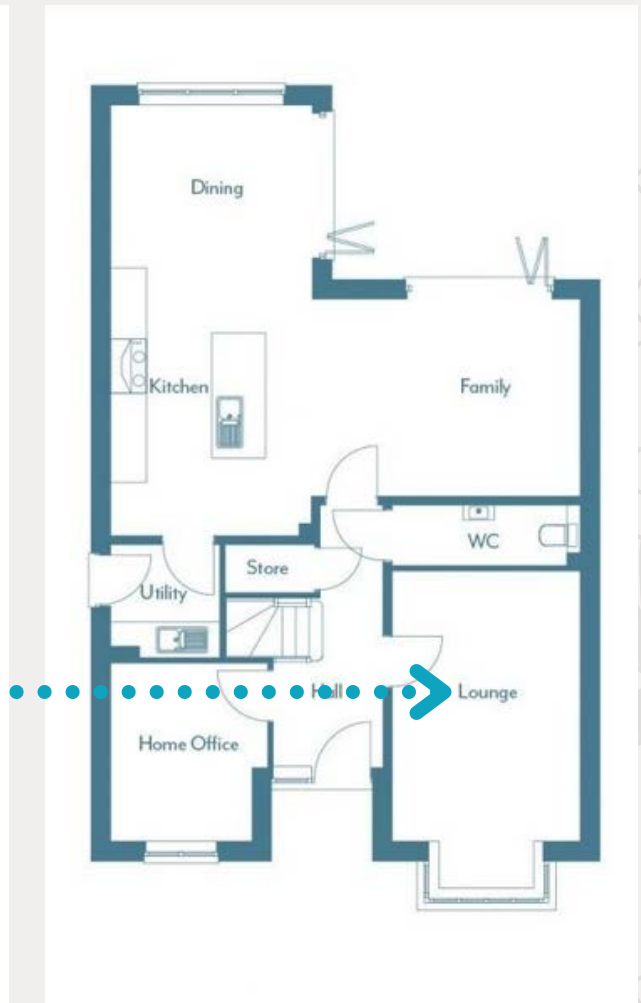

AUSTRIAN SATIN SILVER

Price £495 Inc vat

The pendant luminaire reminiscent of light painting, has a length of 85 centimetres and is therefore excellently suited for installation above spacious family tables. Dimmable with LED Dimmer.

CUBE CEILING LIGHT

Price £258 Inc vat

A truly special light source, it makes modern living rooms, corridors or entrances shine in a pleasant warm white light. It also comes in a 9 light size.

ALUMINIUM 2 LIGHT

Price £340 Inc vat

The high-quality aluminium front in a polished structure with a high-quality anodized finish creates a perfect design.

DNA

Price £438 Inc vat

An anarchic distribution of light points structured to mimic DNA strands in an artistic and visually balanced way.