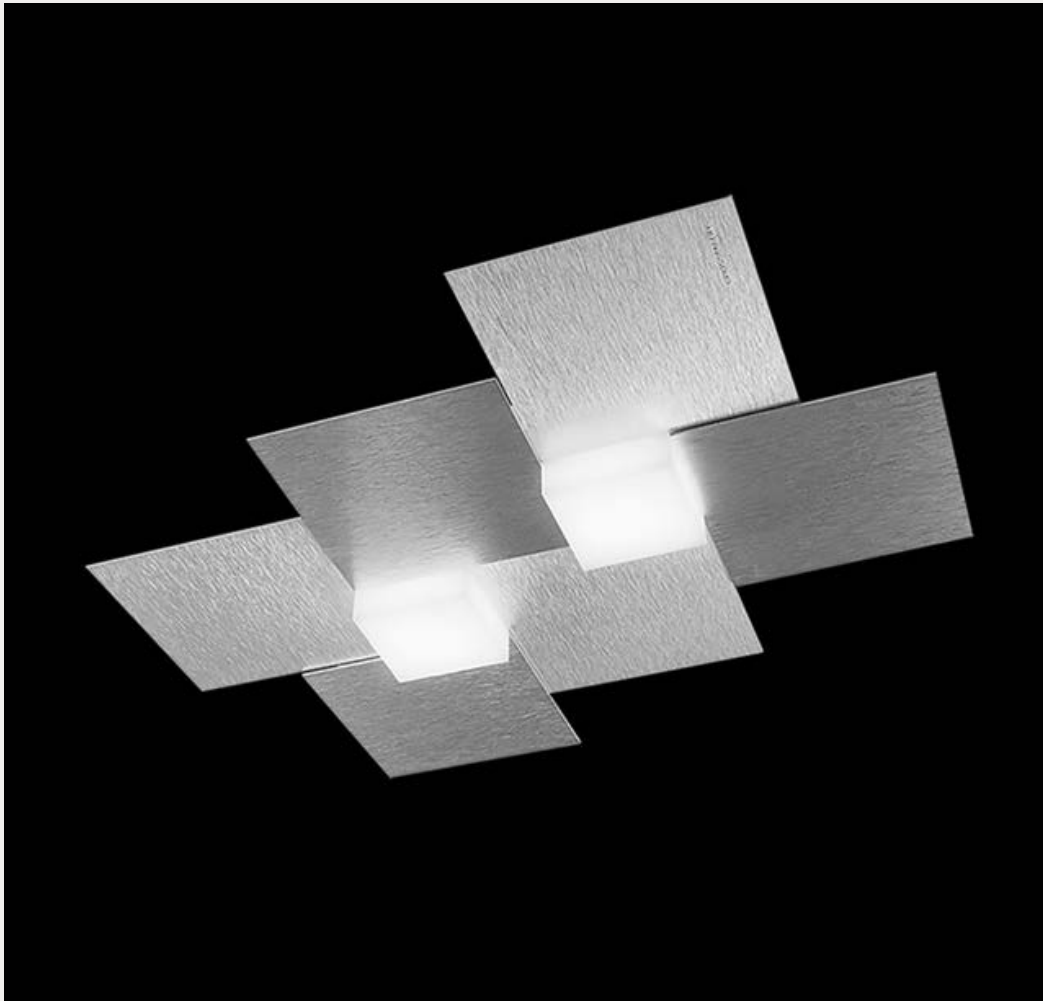

AUSTRIAN SATIN SILVER

Price £495 Inc vat

The pendant luminaire reminiscent of light painting, has a length of 85 centimetres and is therefore excellently suited for installation above spacious family tables. Dimmable with LED Dimmer.

AUSTRIAN SATIN SILVER CEILING

Price £410 Inc vat

It blends harmoniously into modern ambiances and can provide pleasant lighting in kitchens, bedrooms, living room or entrance areas.

Dimmable with LED Dimmer.

CUBE CEILING LIGHT

Price £258 Inc vat

A truly special light source, it makes modern living rooms, corridors or entrances shine in a pleasant warm white light. It also comes in a 9 light size.

ALUMINIUM 2 LIGHT