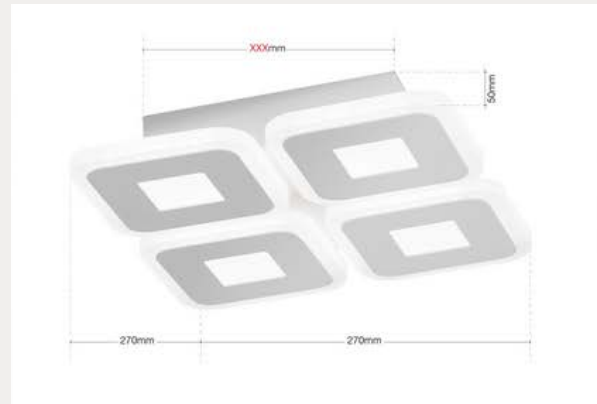

AUSTRIAN SATIN SILVER

Price £495 Inc vat

The pendant luminaire reminiscent of light painting, has a length of 85 centimetres and is therefore excellently suited for installation above spacious family tables. Dimmable with LED Dimmer.

CUBE CEILING LIGHT

Price £258 Inc vat

A truly special light source, it makes modern living rooms, corridors or entrances shine in a pleasant warm white light. It also comes in a 9 light size.

ALUMINIUM 2 LIGHT

Price £340 Inc vat

The high-quality aluminium front in a polished structure with a high-quality anodized finish creates a perfect design.

DNA

Price £438 Inc vat

An anarchic distribution of light points structured to mimic DNA strands in an artistic and visually balanced way.